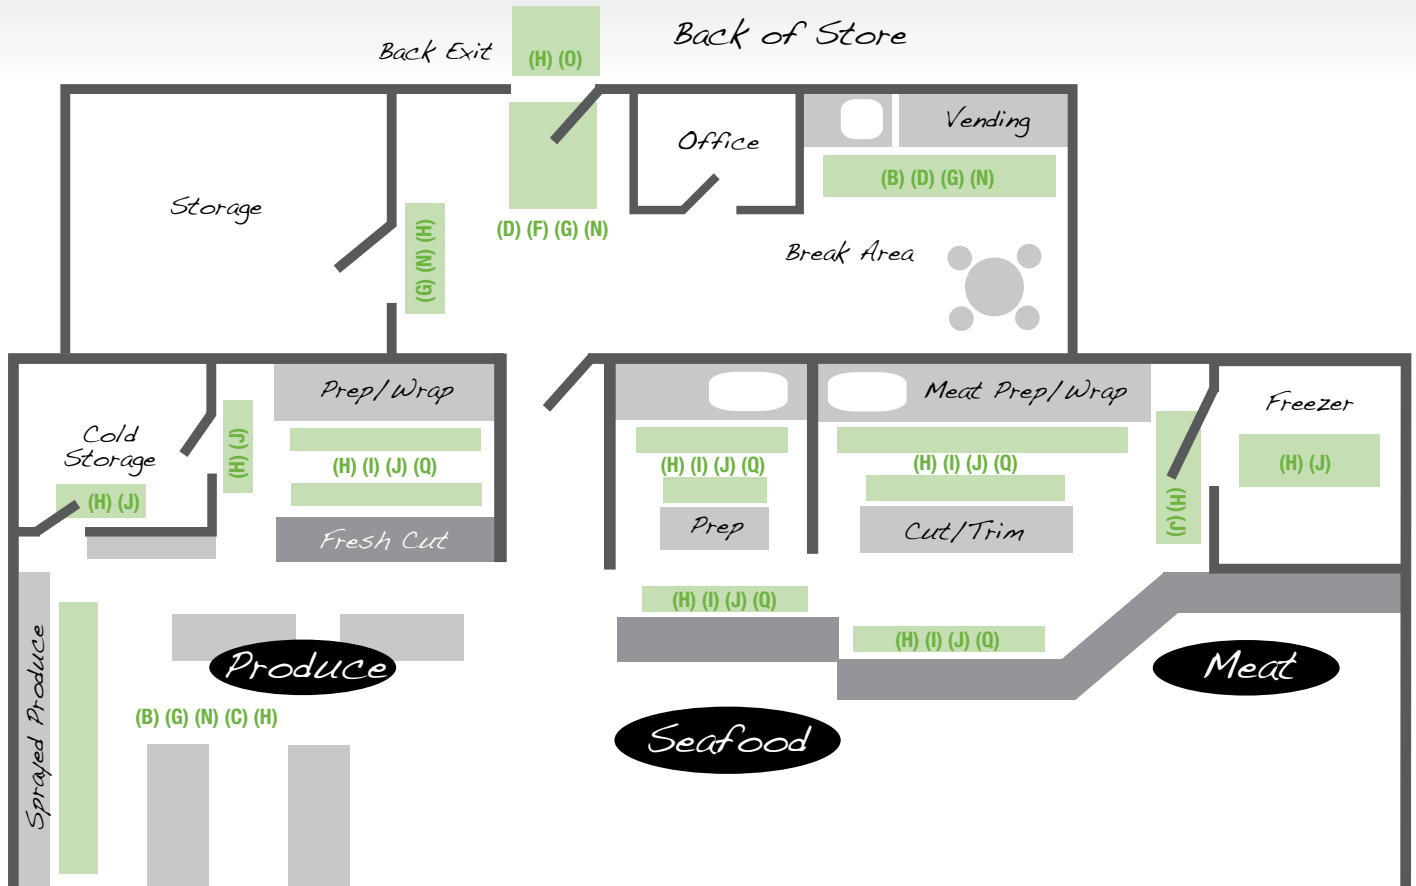

One Source for Mats

Facility Name: \_\_\_\_\_

Location: \_\_\_\_\_

Date of Survey: \_\_\_\_\_ Surveyed By: \_\_\_\_\_

## FRONT OF STORE / KEY

- (A)** WaterHog Inlay
- (B)** Classic Impressions
- (C)** SuperScrape Impressions
- (D)** WaterHog Eco Elite
- (E)** WaterHog Eco Grand Elite
- (F)** WaterHog Fashion
- (G)** Tri-Grip
- (H)** SuperScrape
- (I)** Comfort Flow
- (J)** Traction Hog
- (K)** Cushion Max
- (L)** Cushion Station
- (M)** Roll Goods
- (N)** Enviro Plus
- (O)** Frontier
- (P)** Hog Heaven
- (Q)** Complete Comfort

## Front of Store NOTES:

## BACK OF STORE / KEY

- (A) WaterHog Inlay
- (B) Classic Impressions
- (C) SuperScrape Impressions
- (D) WaterHog Eco Elite
- (E) WaterHog Eco Grand Elite
- (F) WaterHog Fashion
- (G) Tri-Grip
- (H) SuperScrape
- (I) Comfort Flow
- (J) Traction Hog
- (K) Cushion Max
- (L) Cushion Station
- (M) Roll Goods
- (N) Enviro Plus
- (O) Frontier
- (P) Hog Heaven
- (Q) Complete Comfort